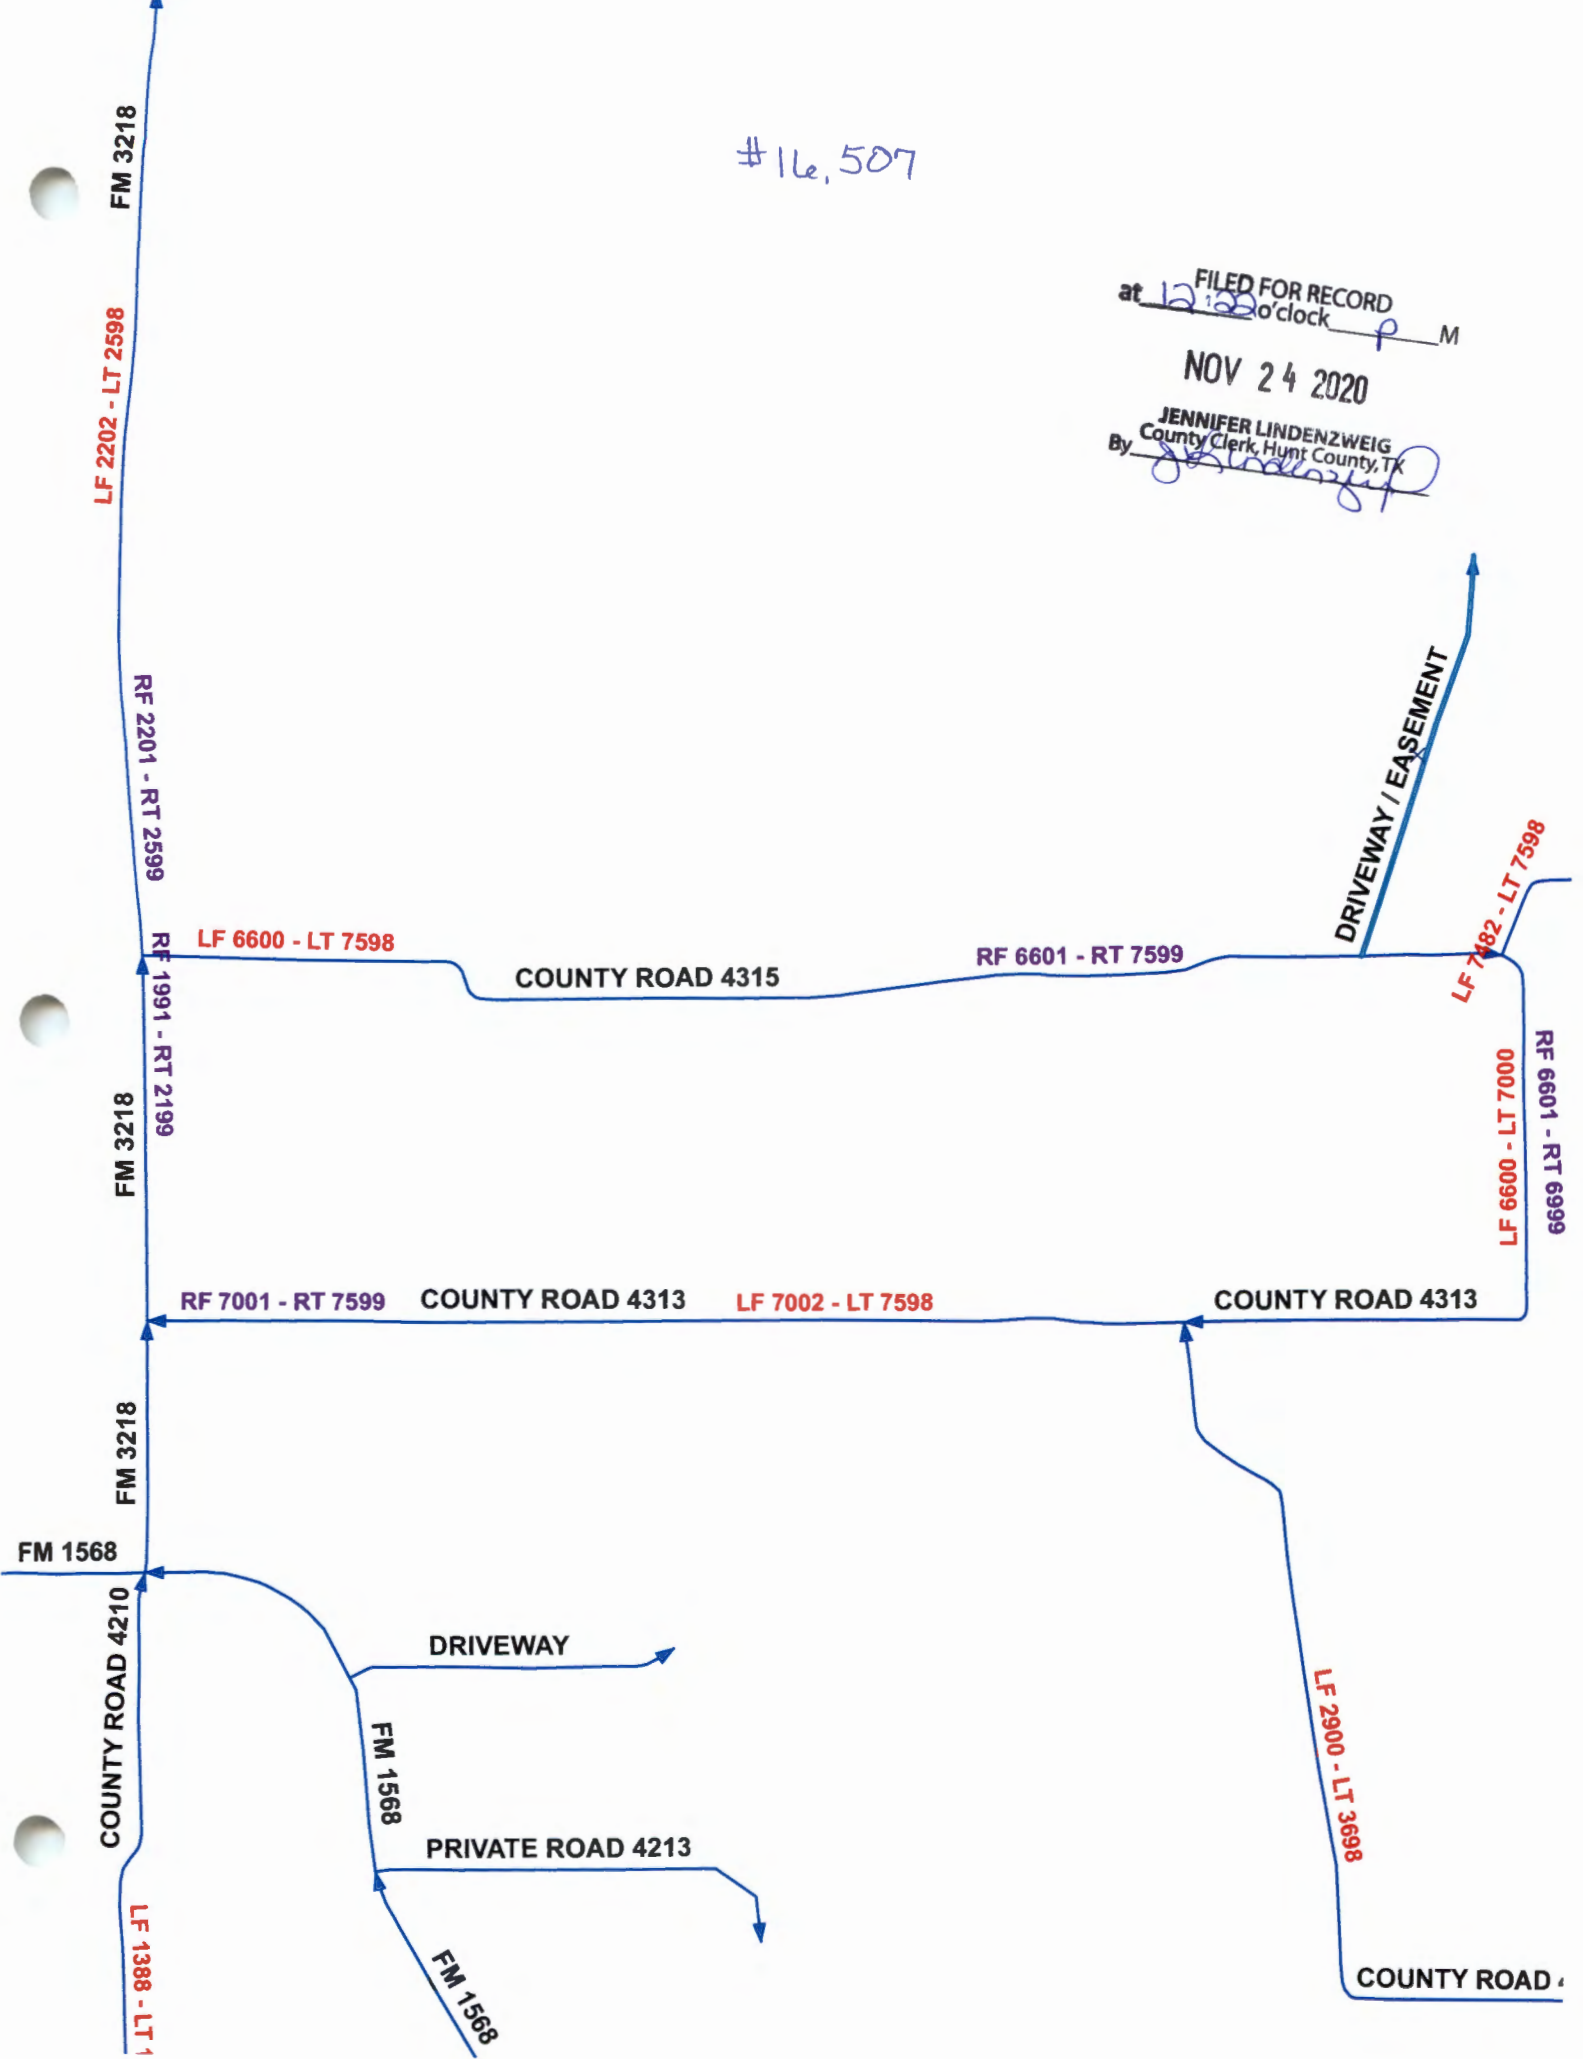

#16,507

FILED FOR RECORD
at 12:32 o'clock P M
NOV 24 2020
JENNIFER LINDENZWEIG
County Clerk, Hunt County, TX
By *[Signature]*

FM 3218

LF 2202 - LT 2598

RF 2201 - RT 2599

LF 6600 - LT 7598

COUNTY ROAD 4315

RF 6601 - RT 7599

DRIVEWAY / EASEMENT

LF 7482 - LT 7598

RF 6601 - RT 6999

LF 6600 - LT 7000

RF 7001 - RT 7599

COUNTY ROAD 4313

LF 7002 - LT 7598

COUNTY ROAD 4313

FM 3218

RF 1991 - RT 2199

FM 3218

FM 1568

COUNTY ROAD 4210

DRIVEWAY

FM 1568

PRIVATE ROAD 4213

FM 1568

LF 2900 - LT 3698

COUNTY ROAD 4213

LF 1388 - LT 1